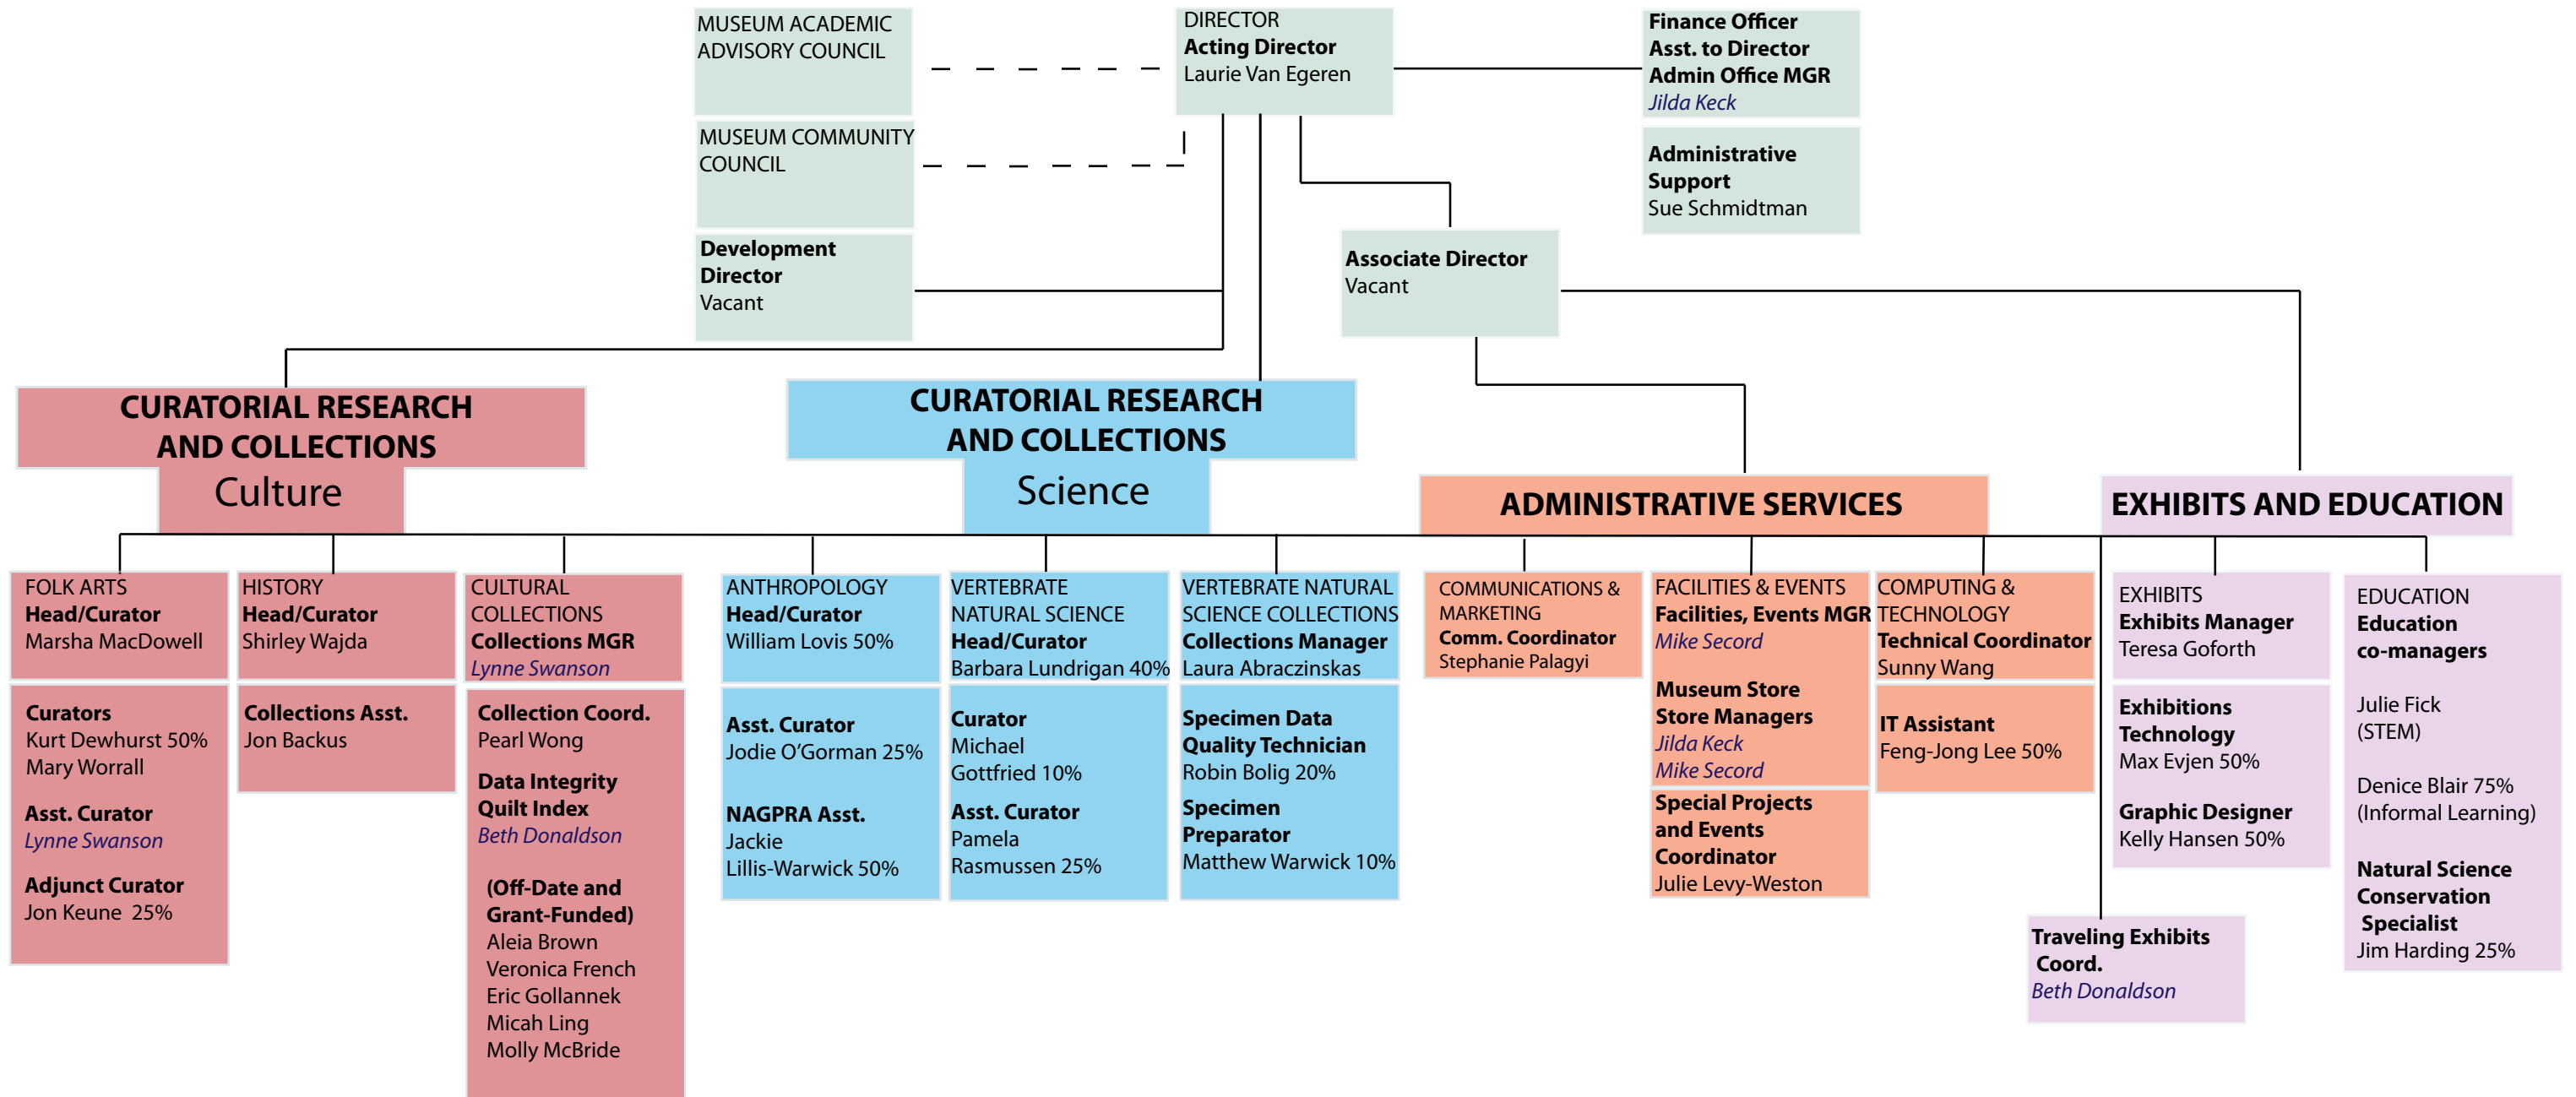

Office of the Provost
Associate Provost for University Outreach and Engagement

MICHIGAN STATE UNIVERSITY MUSEUM ORGANIZATIONAL STRUCTURE

- Names in ITALICS reflect multiple unit roles
- Percentages reflect joint appointments and/or part-time employees (not including students or interns)